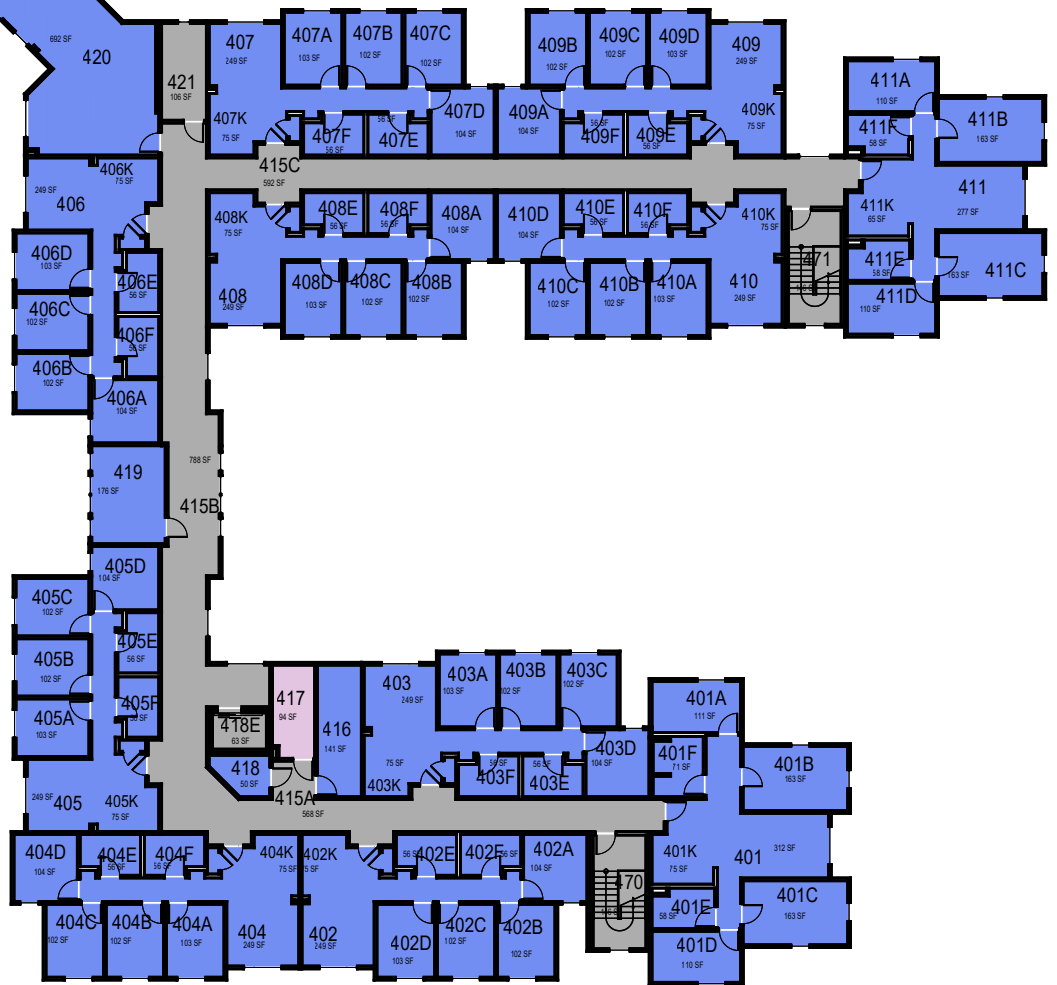

Aliso

Poly Canyon Village

Floor 0

000 UNASSIGN	400 STUDY	800 HEALTH
100 CLASS	500 SPECIAL	900 RESIDENTIAL
200 LAB	600 GENERAL	
300 OFFICE	700 SUPPORT	

April 2023

1"=30'

Aliso
Floor 1

000 UNASSIGN	400 STUDY	800 HEALTH
100 CLASS	500 SPECIAL	900 RESIDENTIAL
200 LAB	600 GENERAL	
300 OFFICE	700 SUPPORT	

April 2023

1"=30'

Aliso

Floor 2

000 UNASSIGN	400 STUDY	800 HEALTH
100 CLASS	500 SPECIAL	900 RESIDENTIAL
200 LAB	600 GENERAL	
300 OFFICE	700 SUPPORT	

April 2023

1"=30'

Aliso
Floor 3

000 UNASSIGN	400 STUDY	800 HEALTH
100 CLASS	500 SPECIAL	900 RESIDENTIAL
200 LAB	600 GENERAL	
300 OFFICE	700 SUPPORT	

April 2023

1"=30'

Aliso

Floor 4

000 UNASSIGN	400 STUDY	800 HEALTH
100 CLASS	500 SPECIAL	900 RESIDENTIAL
200 LAB	600 GENERAL	
300 OFFICE	700 SUPPORT	