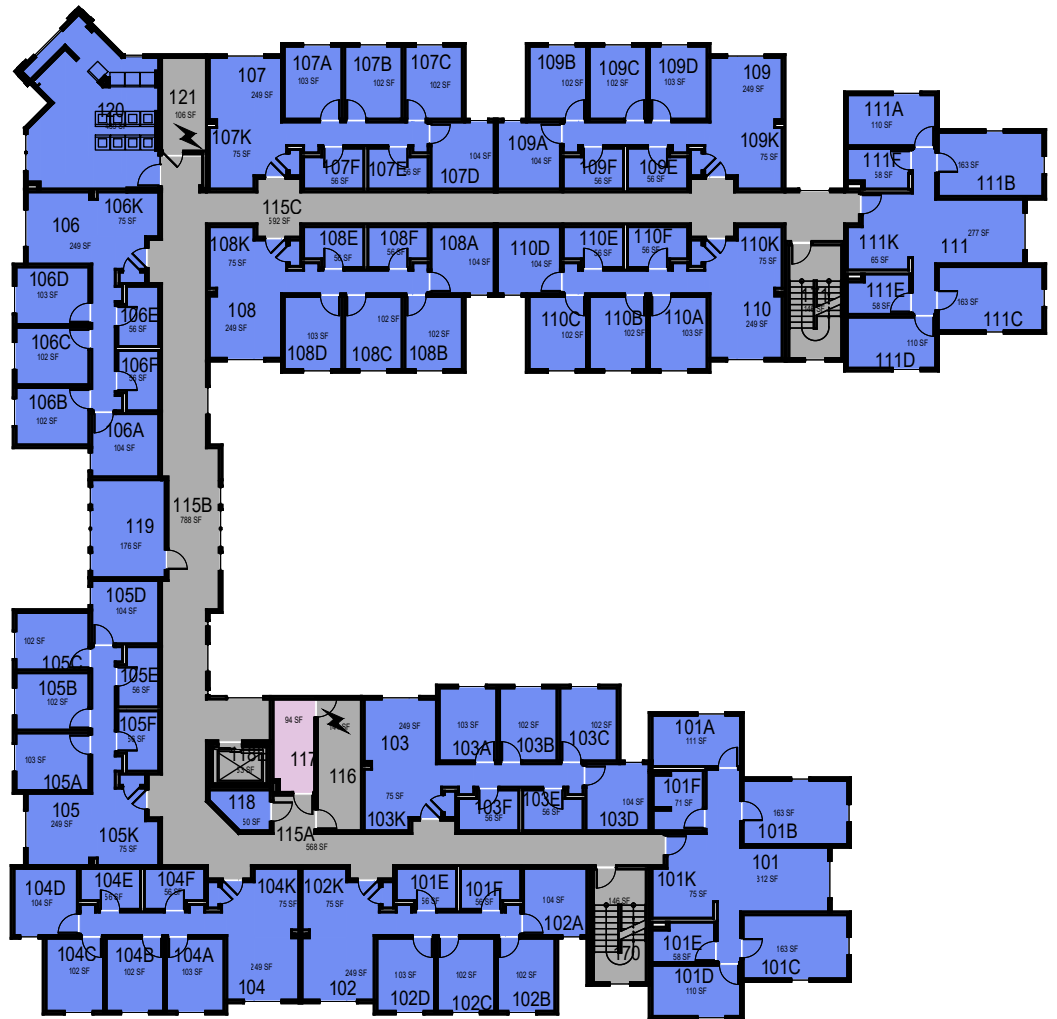

Aliso

Poly Canyon Village

Floor 0

000 UNASSIGN	400 STUDY	800 HEALTH
100 CLASS	500 SPECIAL	900 RESIDENTIAL
200 LAB	600 GENERAL	
300 OFFICE	700 SUPPORT	

April 2023

1"=30'

Aliso
Floor 1

000 UNASSIGN	400 STUDY	800 HEALTH
100 CLASS	500 SPECIAL	900 RESIDENTIAL
200 LAB	600 GENERAL	
300 OFFICE	700 SUPPORT	

April 2023

1"=30'

Aliso

Floor 2

000 UNASSIGN	400 STUDY	800 HEALTH
100 CLASS	500 SPECIAL	900 RESIDENTIAL
200 LAB	600 GENERAL	
300 OFFICE	700 SUPPORT	

April 2023

1"=30'

Aliso
Floor 3

000 UNASSIGN	400 STUDY	800 HEALTH
100 CLASS	500 SPECIAL	900 RESIDENTIAL
200 LAB	600 GENERAL	
300 OFFICE	700 SUPPORT	

April 2023

1"=30'

Aliso

Floor 4

000 UNASSIGN	400 STUDY	800 HEALTH
100 CLASS	500 SPECIAL	900 RESIDENTIAL
200 LAB	600 GENERAL	
300 OFFICE	700 SUPPORT	