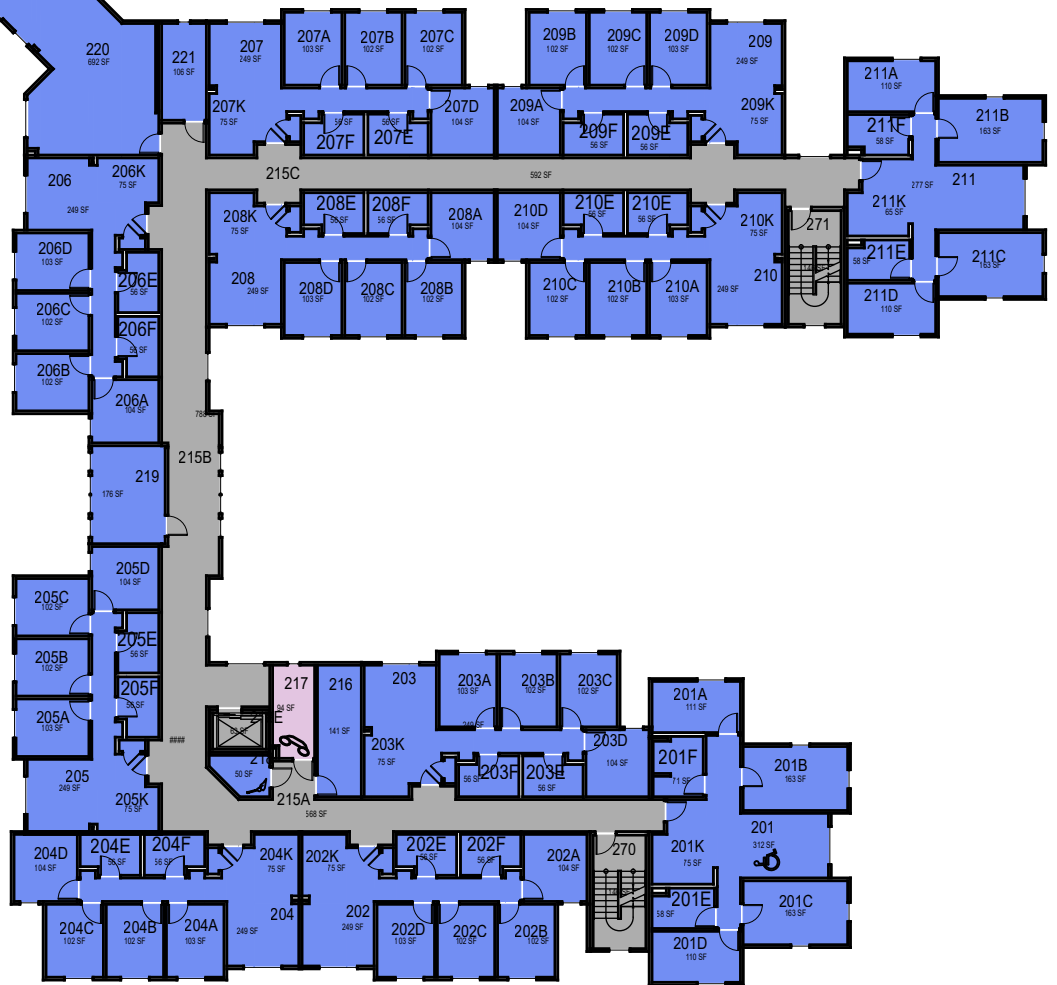

Aliso

Poly Canyon Village

Floor 0

000 UNASSIGN	400 STUDY	800 HEALTH
100 CLASS	500 SPECIAL	900 RESIDENTIAL
200 LAB	600 GENERAL	
300 OFFICE	700 SUPPORT	

April 2023

1"=30'

Aliso
Floor 1

000 UNASSIGN	400 STUDY	800 HEALTH
100 CLASS	500 SPECIAL	900 RESIDENTIAL
200 LAB	600 GENERAL	
300 OFFICE	700 SUPPORT	

April 2023

1"=30'

Aliso

Floor 2

000 UNASSIGN	400 STUDY	800 HEALTH
100 CLASS	500 SPECIAL	900 RESIDENTIAL
200 LAB	600 GENERAL	
300 OFFICE	700 SUPPORT	

April 2023

1"=30'

Aliso
Floor 3

000 UNASSIGN	400 STUDY	800 HEALTH
100 CLASS	500 SPECIAL	900 RESIDENTIAL
200 LAB	600 GENERAL	
300 OFFICE	700 SUPPORT	

April 2023

1"=30'

Aliso

Floor 4

000 UNASSIGN	400 STUDY	800 HEALTH
100 CLASS	500 SPECIAL	900 RESIDENTIAL
200 LAB	600 GENERAL	
300 OFFICE	700 SUPPORT	